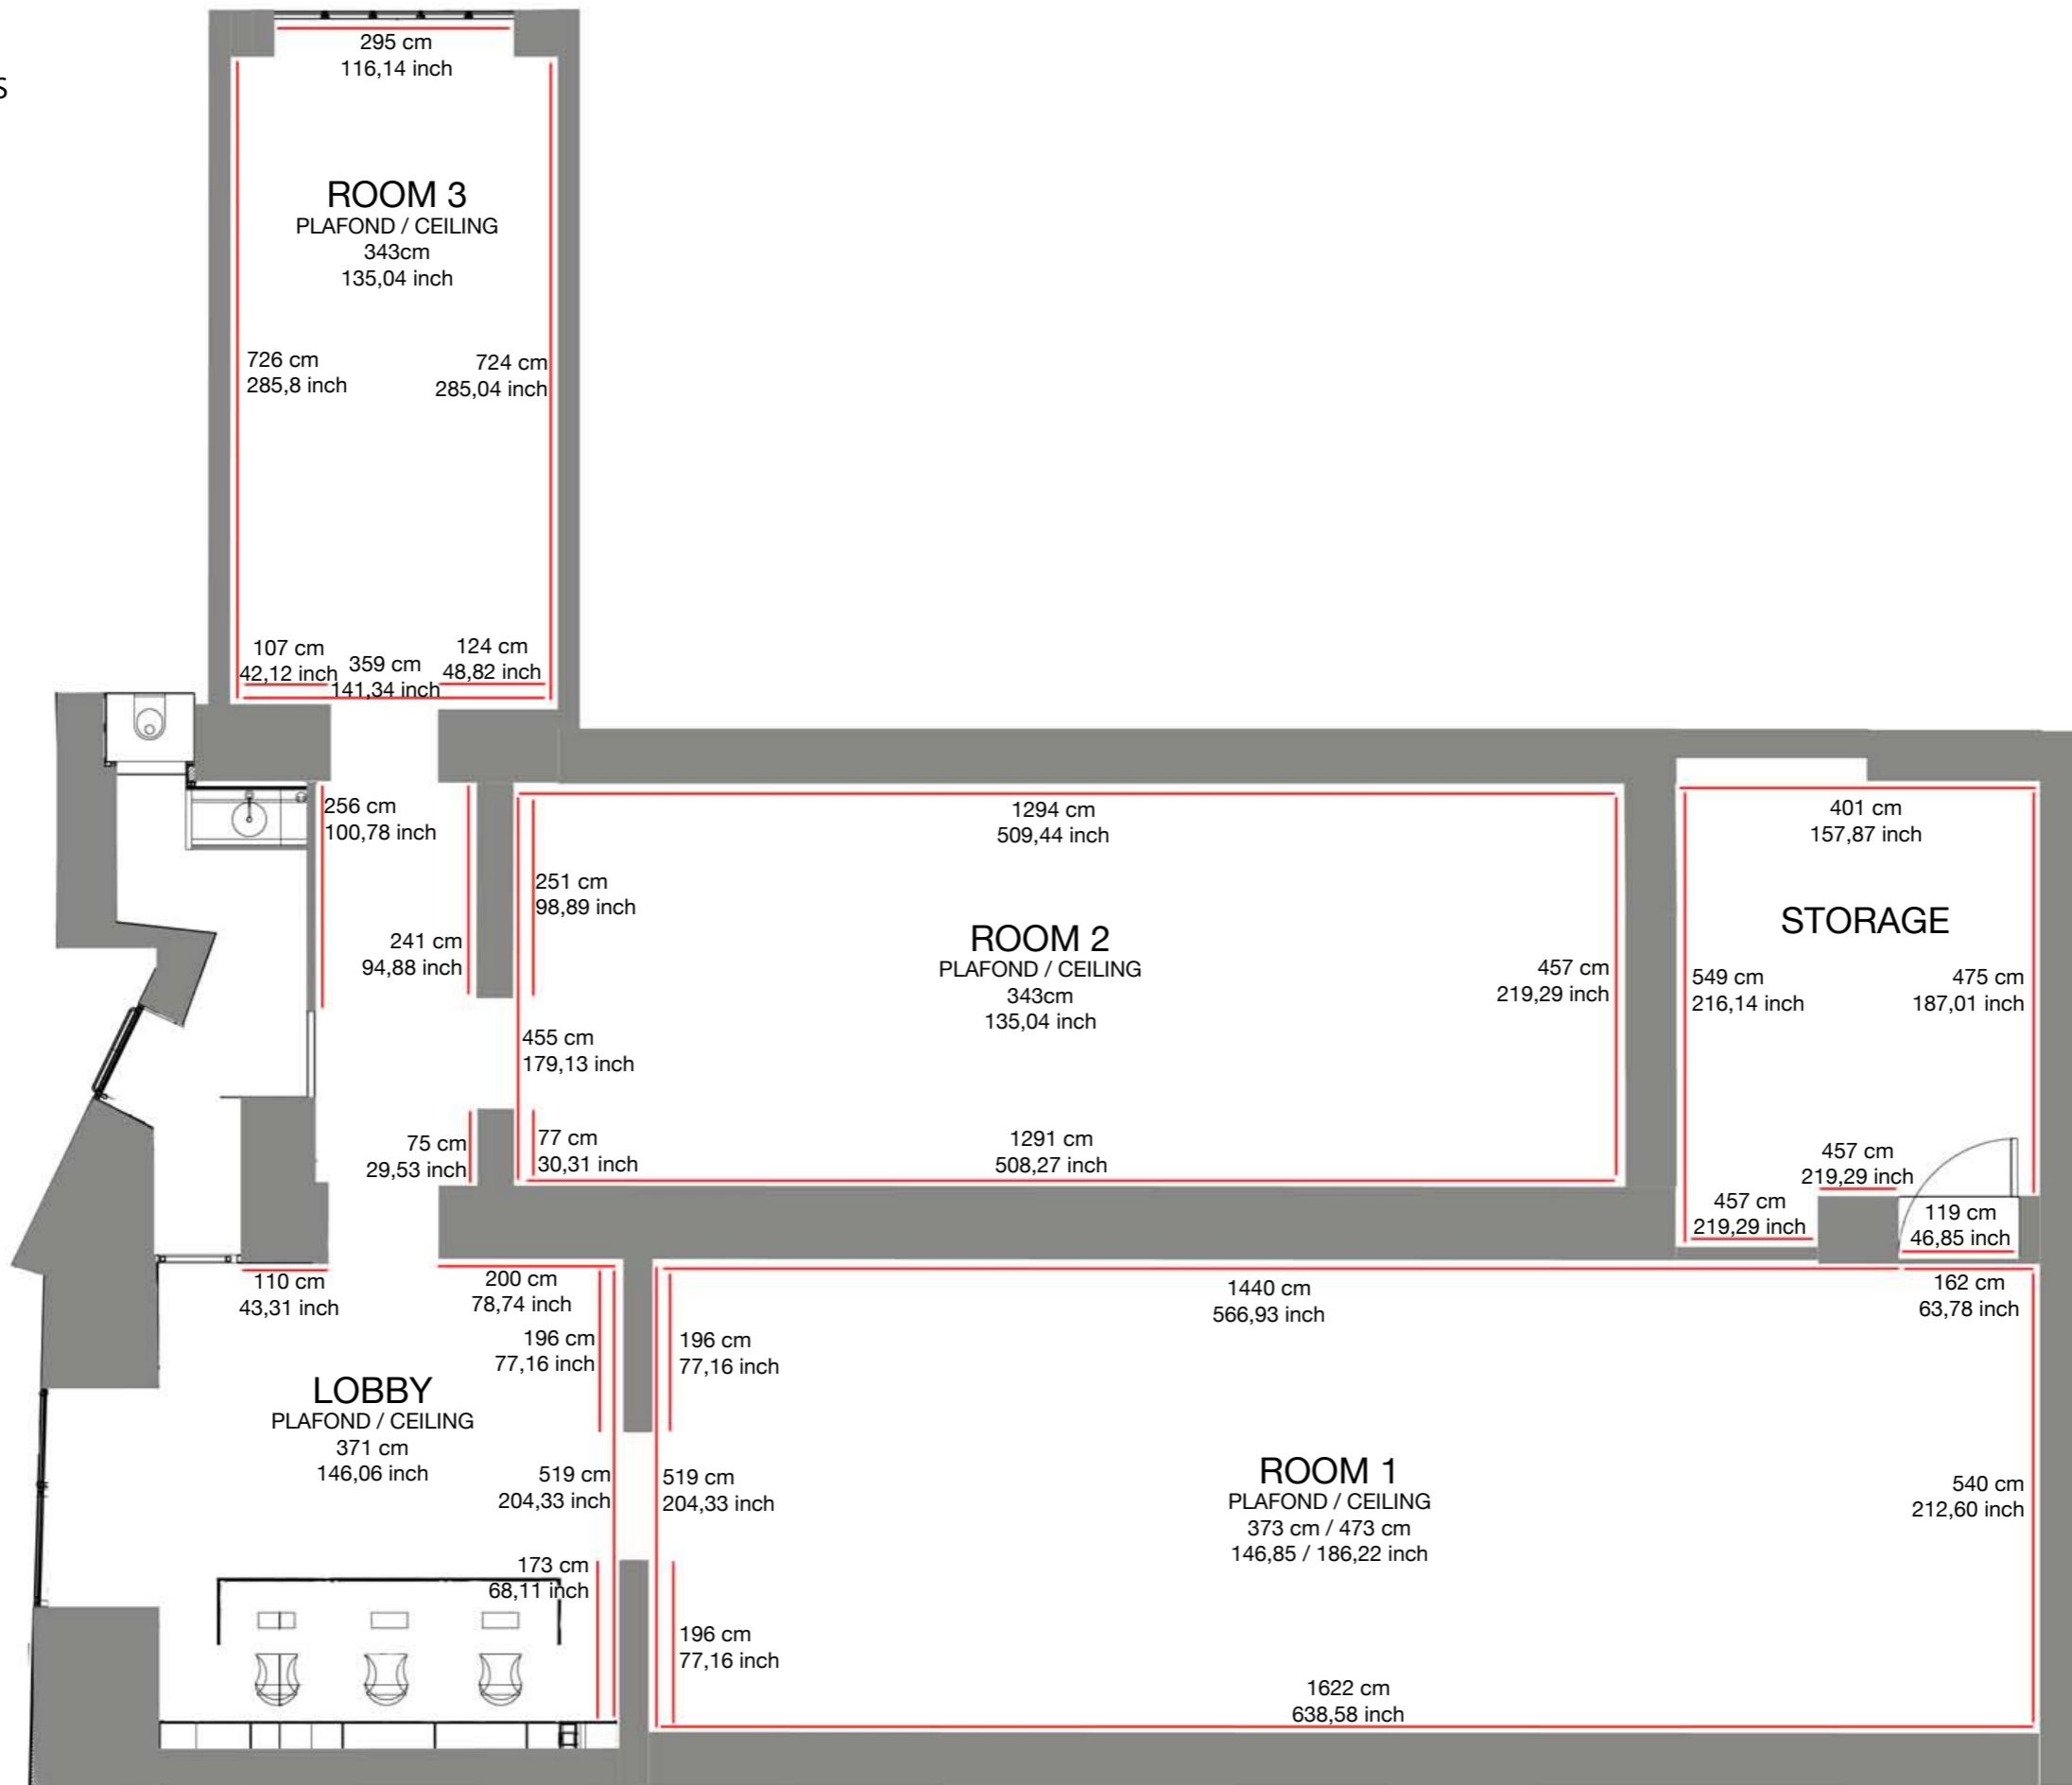

ST CLAUDE SPACE

10, IMPASSE ST CLAUDE
75003 PARIS

GALERIE PERROTIN

PERROTIN GALLERY
ST CLAUDE SPACE, PARIS

PERROTIN GALLERY
ST CLAUDE SPACE, PARIS
LOBBY

PERROTIN GALLERY
ST CLAUDE SPACE, PARIS
ROOM 1

PERROTIN GALLERY
 ST CLAUDE SPACE, PARIS
 ROOM 2

PERROTIN GALLERY
 ST CLAUDE SPACE, PARIS
 ROOM 3

OR

PERROTIN GALLERY
ST CLAUDE SPACE, PARIS
CORRIDOR