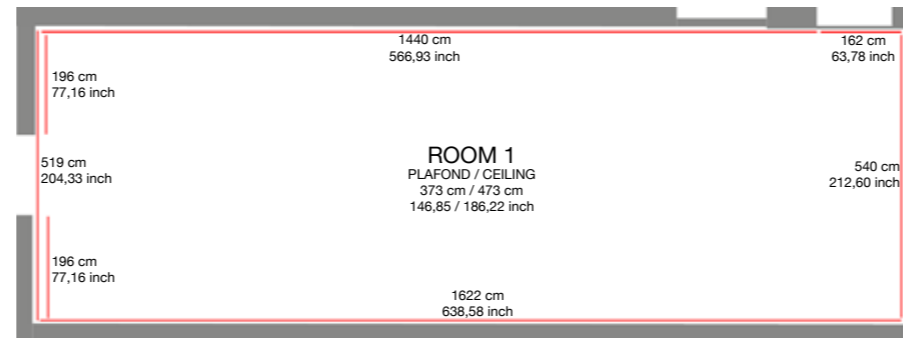

ST CLAUDE SPACE

10, IMPASSE ST CLAUDE
75003 PARIS

GALERIE PERROTIN

PERROTIN GALLERY
ST CLAUDE SPACE, PARIS

PERROTIN GALLERY
ST CLAUDE SPACE, PARIS
LOBBY

PERROTIN GALLERY
ST CLAUDE SPACE, PARIS
ROOM 1

PERROTIN GALLERY
 ST CLAUDE SPACE, PARIS
 ROOM 2