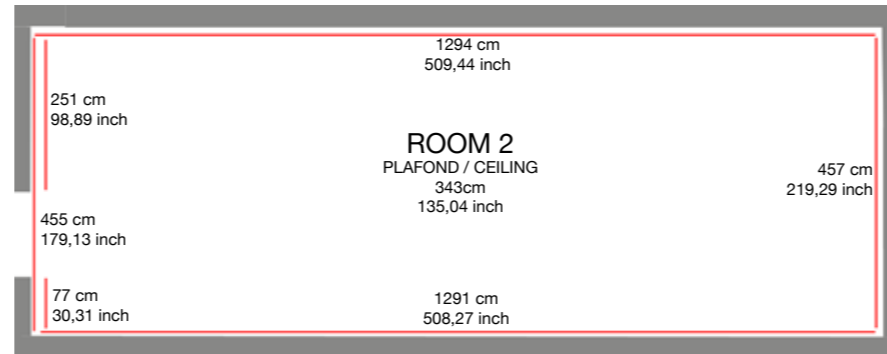

ST CLAUDE SPACE

10, IMPASSE ST CLAUDE
75003 PARIS

GALERIE PERROTIN

PERROTIN GALLERY
ST CLAUDE SPACE, PARIS

PERROTIN GALLERY
ST CLAUDE SPACE, PARIS
LOBBY

PERROTIN GALLERY
ST CLAUDE SPACE, PARIS
ROOM 1

PERROTIN GALLERY
 ST CLAUDE SPACE, PARIS
 ROOM 2