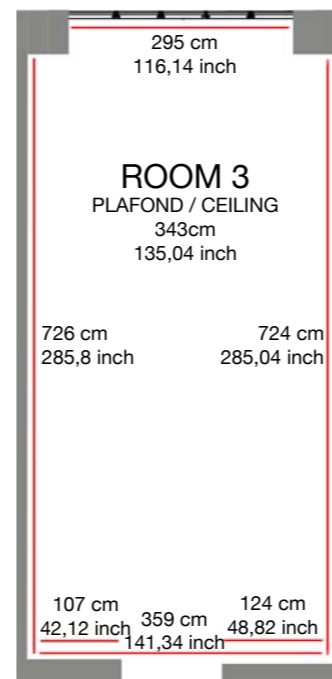

PERROTIN GALLERY
ST CLAUDE SPACE, PARIS
ROOM 3

OR